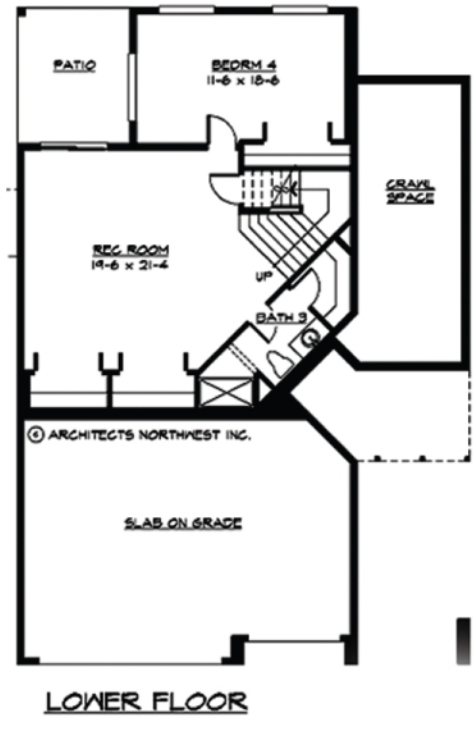

Life at the top is good.

THE
HIGHLANDS
at Somerset Hill

Carbon RiverHomes
Homes as individual as you are.

The Chesapeake PLUS

NOTES:

SPECIFICATIONS:

BEDROOMS: 4 Bedrooms + Den
 BATH: 2.5 Bath
 SQ. FOOTAGE: 3,343
 GARAGE: 3 Car Garage

MAIN FLOOR

UPPER FLOOR

LOWER FLOOR

LISTING AGENTS:

Paul Strawn 360-753-6223
 Tamera Strawn 360-753-6222
 paulstrawn@comcast.net
 tamerastrawn@comcast.net

We make it happen!

RILEY JACKSON
REAL ESTATE INC.

www.rileyjackson.net

Elevations are for illustration only and may vary. Floor plan and price are subject to change without notice. Square footage is approximate.