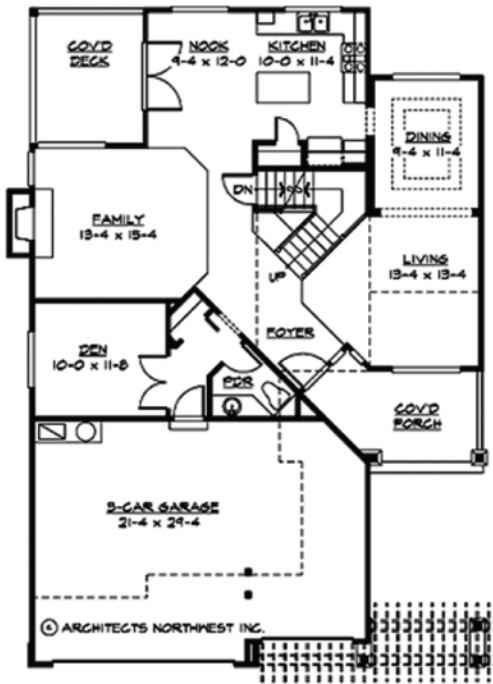

Life at the top is good.

THE
HIGHLANDS
at Somerset Hill

Carbon RiverHomes
Homes as individual as you are.

The Chesapeake PLUS

NOTES:

SPECIFICATIONS:

BEDROOMS: 4 Bedrooms + Den
 BATH: 2.5 Bath
 SQ. FOOTAGE: 3,343
 GARAGE: 3 Car Garage

MAIN FLOOR

UPPER FLOOR

LOWER FLOOR

LISTING AGENTS:

Paul Strawn 360-753-6223
 Tamera Strawn 360-753-6222
 paulstrawn@comcast.net
 tamerastrawn@comcast.net

We make it happen!

RILEY JACKSON
REAL ESTATE INC.

www.rileyjackson.net

Elevations are for illustration only and may vary. Floor plan and price are subject to change without notice. Square footage is approximate.