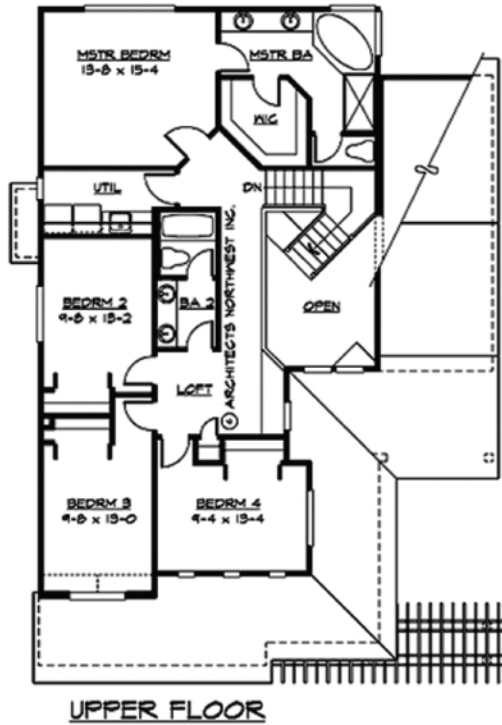

Life at the top is good.

THE
HIGHLANDS
at Somerset Hill

Carbon RiverHomes
Homes as individual as you are.

The Chesapeake PLUS

NOTES:

SPECIFICATIONS:

BEDROOMS: 4 Bedrooms + Den
 BATH: 2.5 Bath
 SQ. FOOTAGE: 3,343
 GARAGE: 3 Car Garage

MAIN FLOOR

UPPER FLOOR

LOWER FLOOR

LISTING AGENTS:

Paul Strawn 360-753-6223
 Tamera Strawn 360-753-6222
 paulstrawn@comcast.net
 tamerastrawn@comcast.net

We make it happen!

RILEY JACKSON
REAL ESTATE INC.

www.rileyjackson.net

Elevations are for illustration only and may vary. Floor plan and price are subject to change without notice. Square footage is approximate.